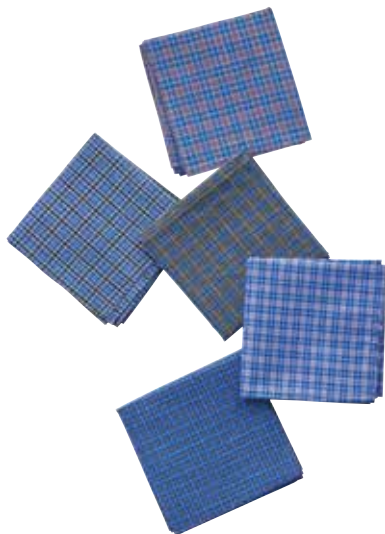

Babar Handkerchief

ババール ハンカチ

FAH107 / Cotton / India
¥750(12) 55×55cm

Lungi Fabric

ルンギ ファブリック

FAB801 / Cotton / India
¥2,800(12) 115×185cm

Vasant One Handle Tote

ヴァサント ワンハンドル トート

FAB103 / Cotton / India
¥1,500(4) W40×L35, handle 78cm

Ferveji Shoulder Bag

フェルベジ ショルダーバッグ

FAB104 / Cotton / India
¥2,200(2) W57×L50, handle 80cm

Fari Reversible Bag

ファリ リバーシブル バッグ

FAB116 / Cotton / India
¥2,800(2) W35×L35×D25, handle 50cm